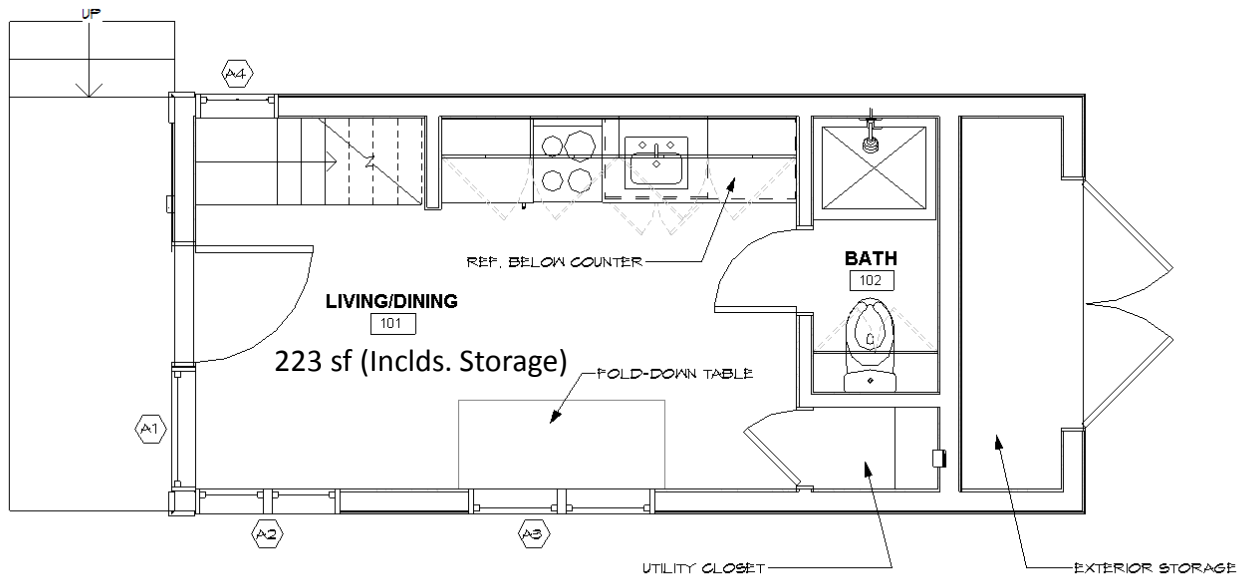

EXTERIOR MATERIALS

SITE PLAN

Roofing: TPO single ply roofing

Fascia – 24 GA Prefinished Metal

Soffit – Plywood, stained

Siding/Trim

Wood Siding 1 –Horizontal Cedar

Metal Siding 2 - Bonderized, Corrugated

Accent Wood Bands – 3x Cedar

Windows

Pella Aluminum Clad Exterior Wood Interior

Casements and sliding glass doors

TINY HOME FLOOR PLANS

GROUND LEVEL PLAN 

INTERIOR MATERIALS and APPLIANCES

Floors	LVT - BOLYU LVT Temptation (BLVDC-006)
Floor Base & Trim:	3 1/2" MDF base, painted, eggshell 2 1/2" MDF door trim, painted eggshell
Walls	Pine Bead Board, natural
Paint Colors:	White: Ceilings, eggshell typ., satin at baths
Interior Doors:	Solid Core, painted, white, semi-gloss Sure-Loc Contemporary Series Tahoe Knobs/ Locks
Cabinets:	Starmark Tempo- Hickory Slate /Chocolate glaze Knobs – Topknob Mushroom
Appliances:	
Refrigerator	Avanti Energy Star 4.4 Cu.Ft. Counter high
Range	Avanti 20" Electric Range, ER20POWG, White
Microwave	Sharp R1210 1.5 Cu.Ft. 950 Watt
Plumbing Fixtures:	
Toilet	Proflo PFCT101HEWH
Tub/Shower Faucet	Delta T13420
Vanity Sink	Proflo PF20174 Single Handle
Kitchen Sink	ProFlo PFSR332264
Kitchen Faucet	Delta single Handle 470DST Stainless