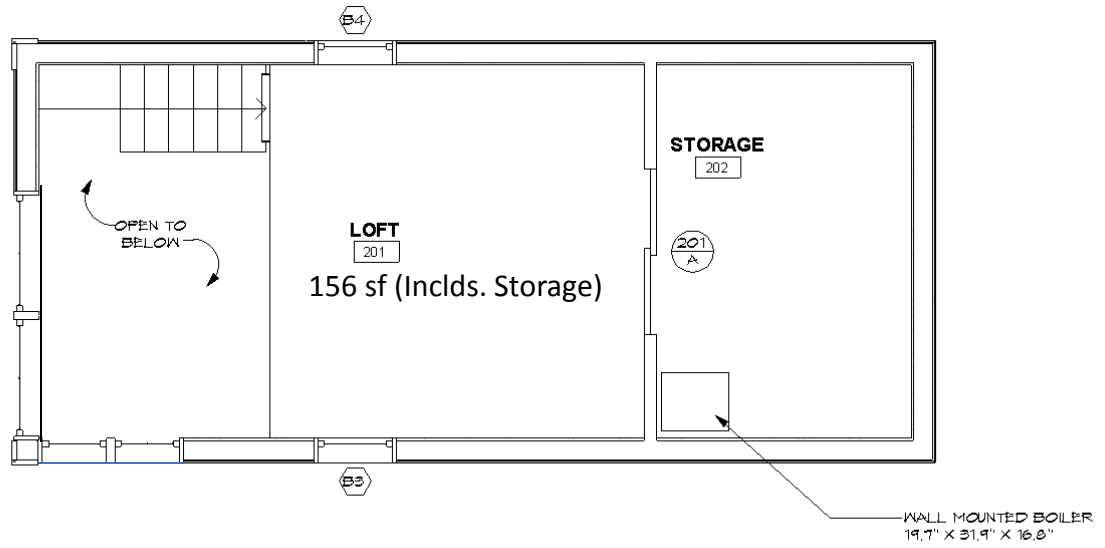

EXTERIOR MATERIALS

SITE PLAN

Roofing: TPO single ply roofing

Fascia – 24 GA Prefinished Metal

Soffit – Plywood, stained

Siding/Trim

Wood Siding 1 –Horizontal Cedar

Metal Siding 2 - Bonderized, Corrugated

Accent Wood Bands – 3x Cedar

Windows

Pella Aluminum Clad Exterior Wood Interior

Casements and sliding glass doors

TINY HOME FLOOR PLANS

GROUND LEVEL PLAN 

INTERIOR MATERIALS and APPLIANCES

Floors	LVT - BOLYU LVT Temptation (BLVDC-006)
Floor Base & Trim:	3 1/2" MDF base, painted, eggshell 2 1/2" MDF door trim, painted eggshell
Walls	Pine Bead Board, natural
Paint Colors:	White: Ceilings, eggshell typ., satin at baths
Interior Doors:	Solid Core, painted, white, semi-gloss Sure-Loc Contemporary Series Tahoe Knobs/ Locks
Cabinets:	Starmark Tempo- Hickory Slate /Chocolate glaze Knobs – Topknob Mushroom
Appliances:	
Refrigerator	Avanti Energy Star 4.4 Cu.Ft. Counter high
Range	Avanti 20" Electric Range, ER20POWG, White
Microwave	Sharp R1210 1.5 Cu.Ft. 950 Watt
Plumbing Fixtures:	
Toilet	Proflo PFCT101HEWH
Tub/Shower Faucet	Delta T13420
Vanity Sink	Proflo PF20174 Single Handle
Kitchen Sink	ProFlo PFSR332264
Kitchen Faucet	Delta single Handle 470DST Stainless