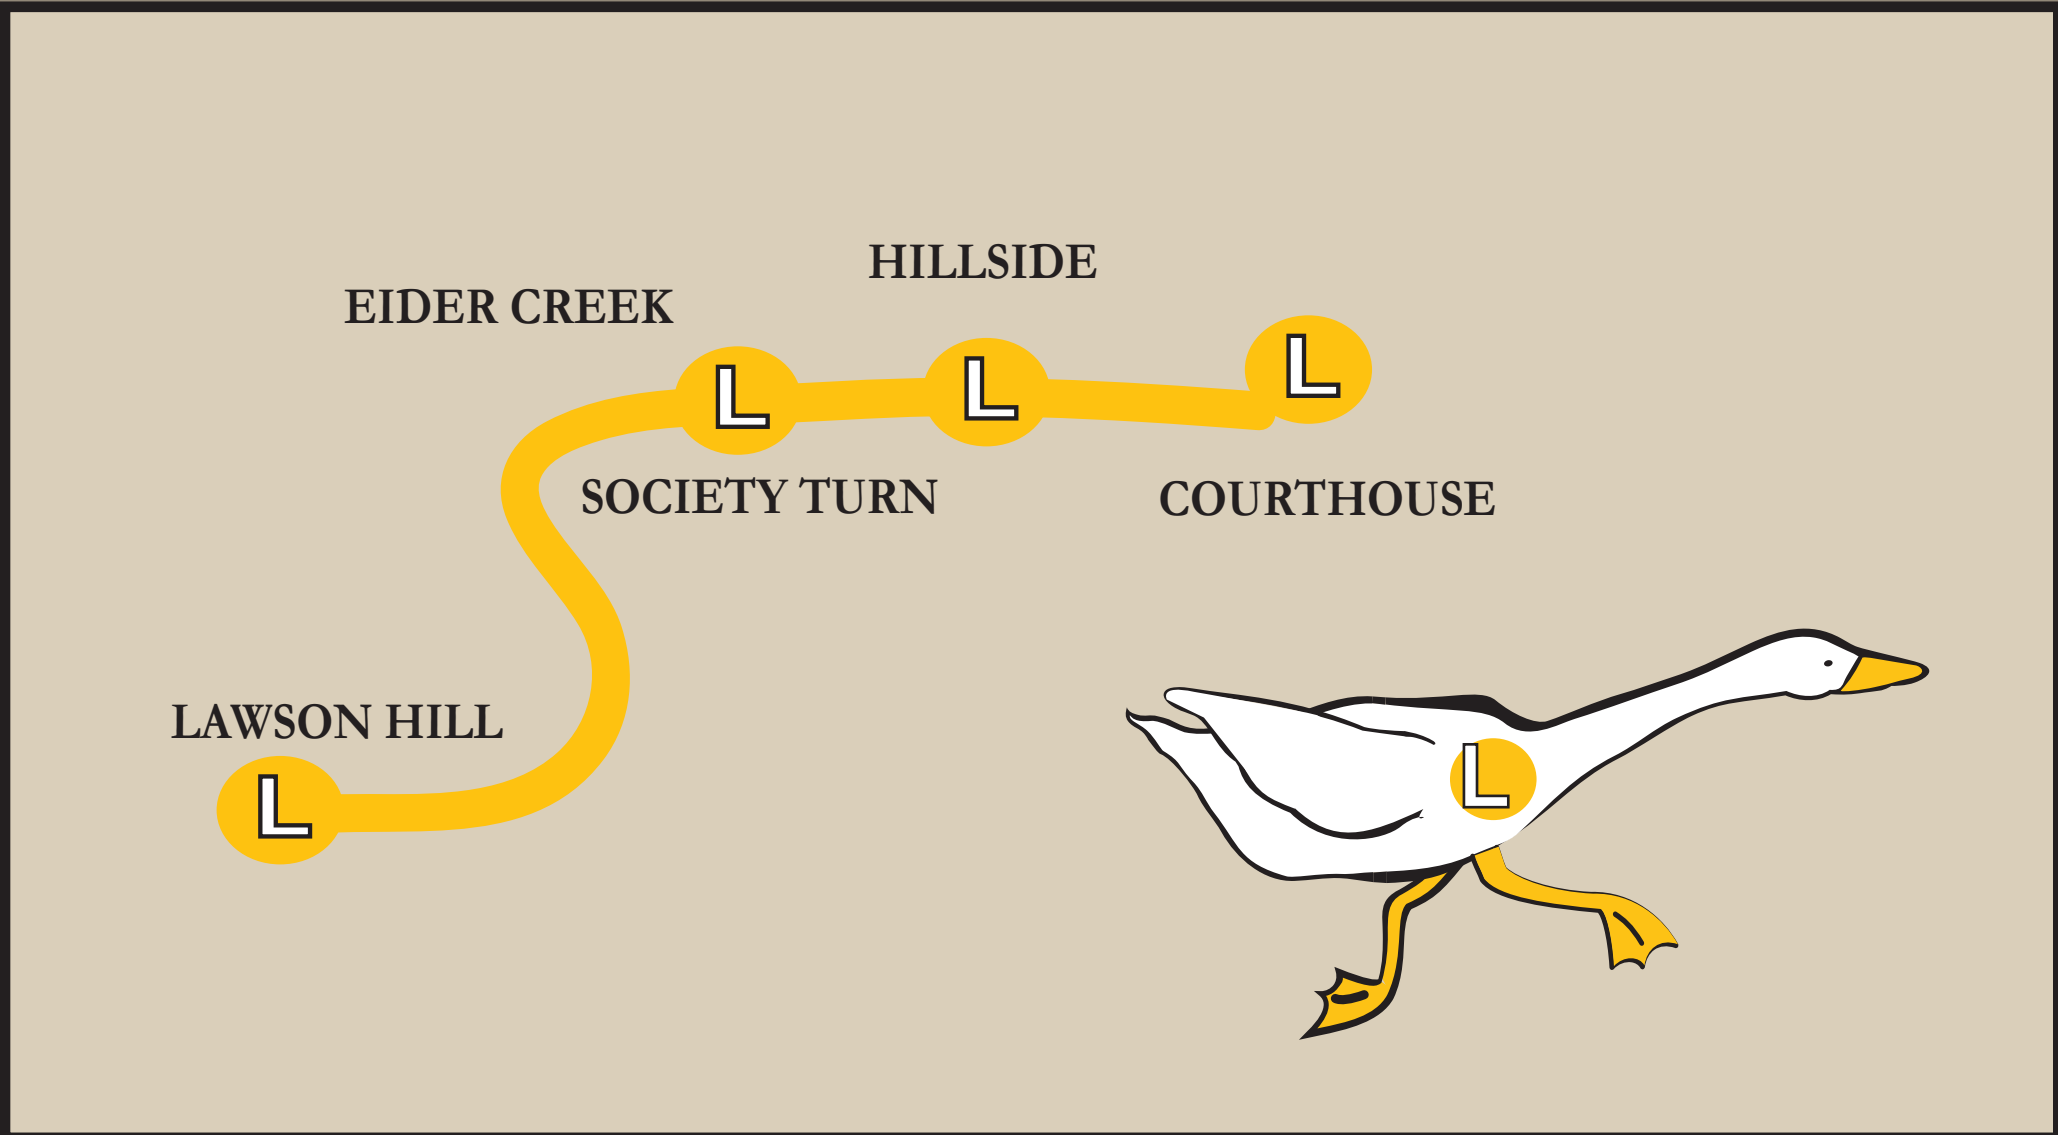

Town of Telluride Lawson Hill Bus Schedule

SCHEDULES AVAILABLE ON EVERY BUS AND ARE POSTED AT ALL IN-TOWN STOPS.

**Road & Weather Conditions May Cause Delays
24 Hour Transit Information 728-5700**

Para-transit point-to-point service. Next day advanced notification requested. 

LAWSON HILL SHUTTLE

FREE DAILY
 Courthouse, High School, Hillside, Eider Creek, Lawson Hill

Depart Courthouse **Arrive Upper Lawson** **Depart Upper Lawson** **Arrive Courthouse**

7:00am	7:15am	7:15am	7:30am
7:30am	7:45am	7:45am	8:00am
8:00am	8:15am	8:15am	8:30am
8:30am	8:45am	8:45am	9:00am
9:00am	9:15am	9:15am	9:30am
9:30am	9:45am	9:45am	10:00am
3:00pm*	3:15pm*	3:15pm*	3:30pm*
4:30pm	4:45pm	4:45pm	5:00pm
5:00pm	5:15pm	5:15pm	5:30pm
5:30pm	5:45pm	5:45pm	6:00pm
6:00pm	6:15pm	6:15pm	6:30pm
6:30pm	6:45pm	6:45pm	7:00pm
7:00pm	7:15pm	7:15pm	7:30pm
7:30pm	7:45pm	7:45pm	8:00pm
8:00pm	8:15pm	8:15pm	8:30pm
8:30pm	8:45pm	8:45pm	9:00pm
9:00pm	9:15pm	9:15pm	9:30pm
9:30pm	9:45pm	9:45pm	10:00pm

* 3pm Route runs Monday to Friday only
 Until June 7. Resumes August 21.
 Para Transit Point to Point Service.
 Next day advanced notification requested.