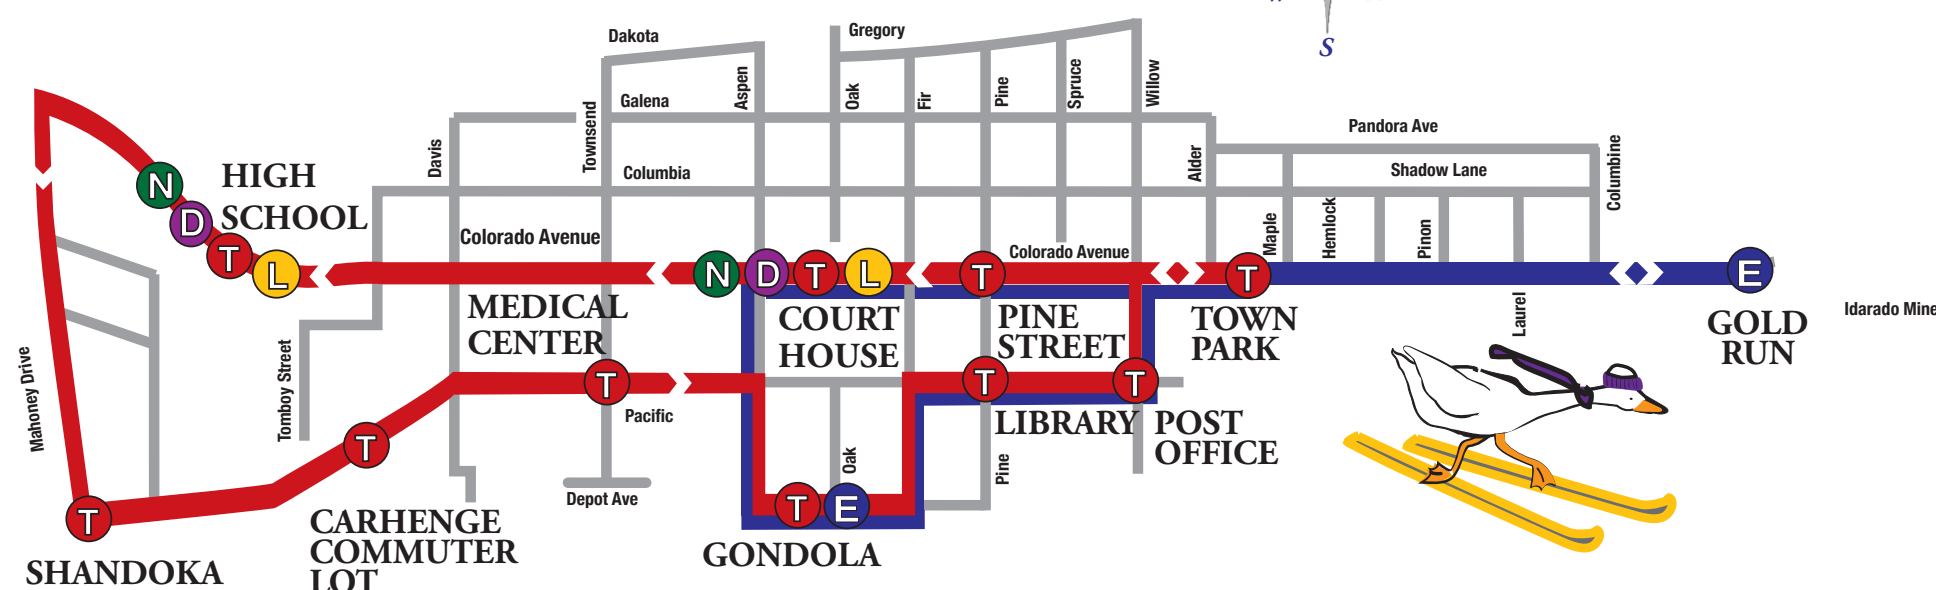

**FREE LOOP SERVICE**

**TOWN OF TELLURIDE LOOP SERVICE Every Ten Minutes**

**TOWN LOOP SERVICE EVERY 10 MINUTES FROM 7AM TO 8PM DAILY**

Shandoka	Carhenge	Med Center	Gondola	Library	Post Office	Town Park	Pine St.	Court House	High School
:00	:01	:02	:04	:06	:07	:10	:11	:12	:14
:10	:11	:12	:14	:16	:17	:20	:21	:22	:24
:20	:21	:22	:24	:26	:27	:30	:31	:32	:34
:30	:31	:32	:34	:36	:37	:40	:41	:42	:44
:40	:41	:42	:44	:46	:47	:50	:51	:52	:54
:50	:51	:52	:54	:56	:57	:00	:01	:02	:04

**TOWN LOOP SERVICE EVERY 20 MINUTES FROM 8 PM TO MIDNIGHT DAILY**

:00	:01	:02	:04	:06	:07	:10	:11	:12	:14
:20	:21	:22	:24	:26	:27	:30	:31	:32	:34
:40	:41	:42	:44	:46	:47	:50	:51	:52	:54

**EAST END FREE**

**DOWN VALLEY \$1**

**TOWN LOOP FREE**

**NORWOOD \$2**

**LAWSON FREE**

**EAST END SERVICE**

*Powder hound use the 7:00, 7:30, 7:50, 8:00 8:30 or 8:50 special service east end routes.*

depart:

Gold Run	Columbine	Town Park	Court House	High School	Shandoka	Gondola	Library	Post Office	Town Park
7:00	7:01	7:02	7:03	7:04	7:10	7:15	7:16	7:17	7:20
7:30	7:31	7:32	7:33	7:34	7:40	7:45	7:46	7:47	7:50
7:50	7:51	7:52	7:53	7:54	8:00	8:05	8:06	8:07	8:10
8:30	8:31	8:32	8:33	8:34	8:40	8:45	8:46	8:47	8:50
8:50	8:51	8:52	8:53	8:54	9:00	9:05	9:06	9:07	9:10