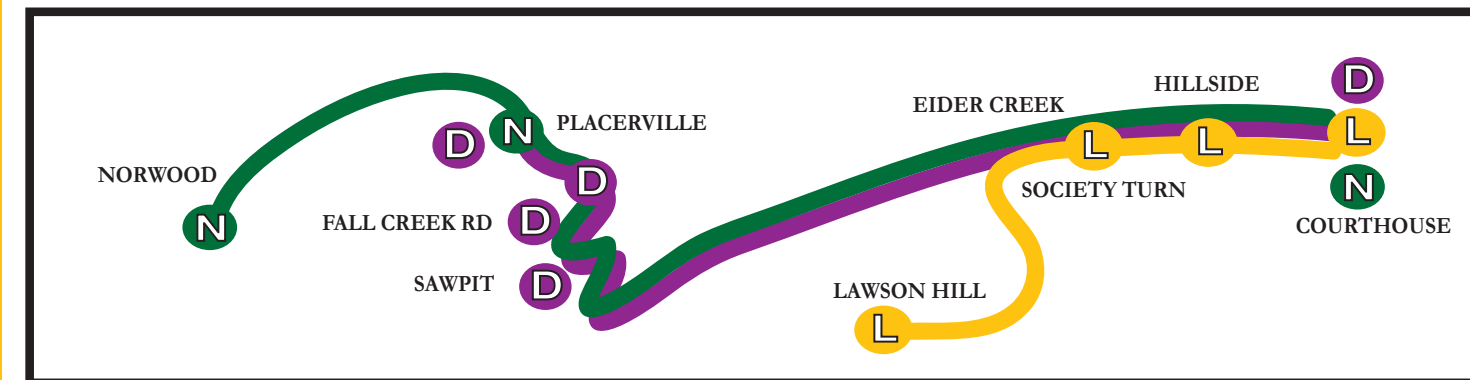

**TOWN LOOP SERVICE EVERY 20 MINUTES FROM 8 PM TO MIDNIGHT DAILY**

:00	:01	:02	:04	:06	:07	:10	:11	:12	:14
:20	:21	:22	:24	:26	:27	:30	:31	:32	:34
:40	:41	:42	:44	:46	:47	:50	:51	:52	:54

**EAST END FREE**

Regular Town Loop Services East End between 6pm until Midnight

**EVENING EAST END SERVICE**

Gold Run	Columbine	Town Park	Court House	High School	Shandoka	Gondola	Library	Post Office	Town Park
6:10	6:11	6:12	6:13	6:14	6:20	6:25	6:26	6:27	6:30
6:30	6:31	6:32	6:33	6:34	6:40	6:45	6:46	6:47	6:50
7:10	7:11	7:12	7:13	7:14	7:20	7:25	7:26	7:27	7:30
7:30	7:31	7:32	7:33	7:34	7:40	7:45	7:46	7:47	7:50
8:10	8:11	8:12	8:13	8:14	8:20	8:25	8:26	8:27	8:30
8:30	8:31	8:32	8:33	8:34	8:40	8:45	8:46	8:47	8:50
9:10	9:11	9:12	9:13	9:14	9:20	9:25	9:26	9:27	9:30
9:30	9:31	9:32	9:33	9:34	9:40	9:45	9:46	9:47	9:50
10:10	10:11	10:12	10:13	10:14	10:20	10:25	10:26	10:27	10:30
10:30	10:31	10:32	10:33	10:34	10:40	10:45	10:46	10:47	10:50
11:10	11:11	11:12	11:13	11:14	11:20	11:25	11:26	11:27	11:30
11:30	11:31	11:32	11:33	11:34	11:40	11:45	11:46	11:47	11:50

## LAWSON HILL SHUTTLE

FREE DAILY

**L** Courthouse, High School, Hillside, Eider Creek, Lawson Hill

Depart Courthouse	Arrive Upper Lawson	Depart Upper Lawson	Arrive Courthouse
----------------------	---------------------------	---------------------------	----------------------

\*Route runs Monday to Friday only.  
Para Transit Point to Point Service.  
Next day advanced notification requested.